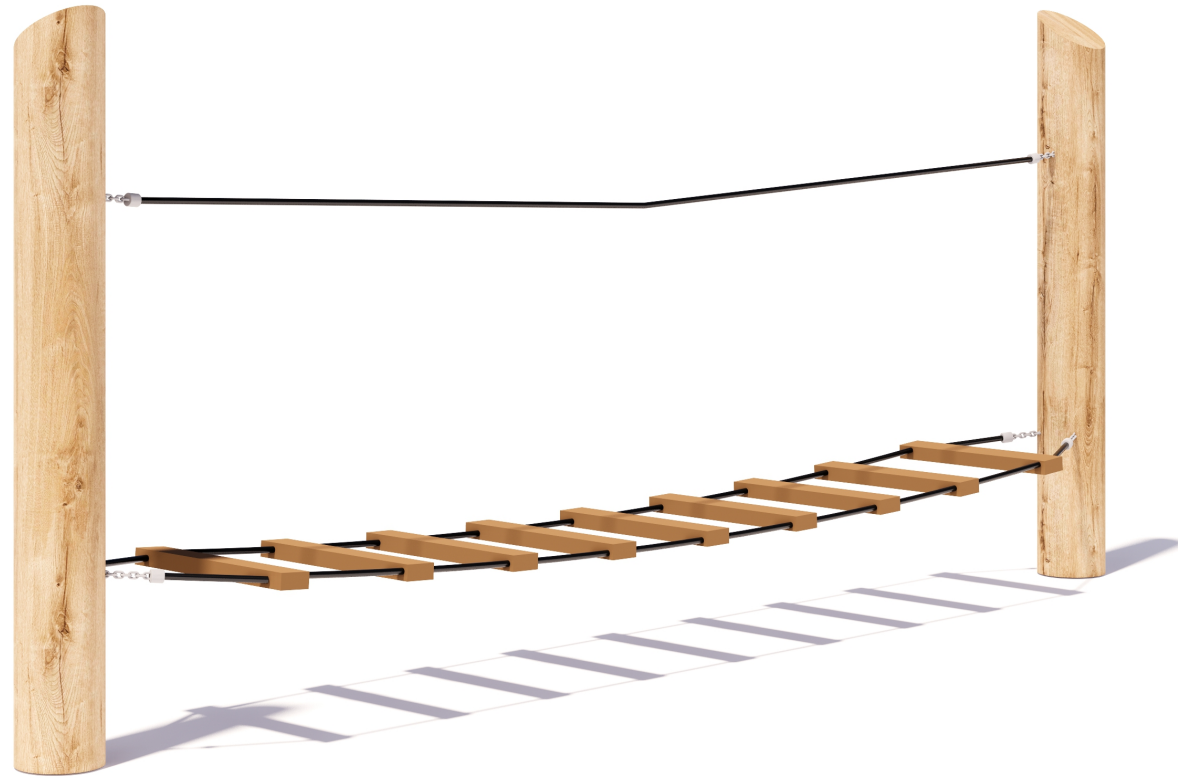

Product Sheet

4.2m Stepper Walk

CN-1034

playground
creations
creating play for everyday!

CRITICAL
FALL HEIGHT
0.5m

TOTAL
HEIGHT
1.75m

RECOMMENDED
SURFACING
28m²

RECOMMENDED
AGE
3+

RECOMMENDED
USERS
1-6

NZS 5828:2015

0800 273 283 | info@playgroundcreations.co.nz | playgroundcreations.co.nz

Artist impression only