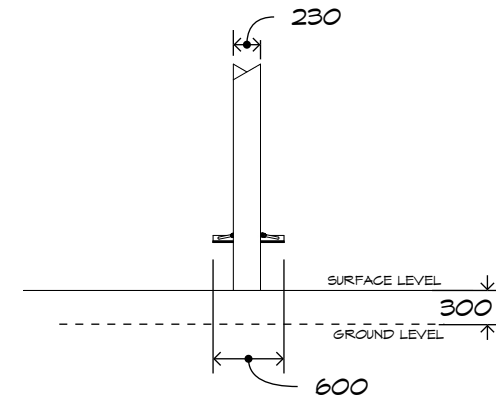

Product Sheet

4.2m Stepper Walk

CN-1034

playground
creations
creating play for everyday!

CRITICAL
FALL HEIGHT
0.5m

TOTAL
HEIGHT
1.75m

RECOMMENDED
SURFACING
28m²

RECOMMENDED
AGE
3+

Artist impression only

Product Sheet

4.2m Stepper Walk CN-1034

Product Warranty

Playground Creations warrants its products to be free from defect in materials or workmanship during normal use and installation and in accordance with our specifications.