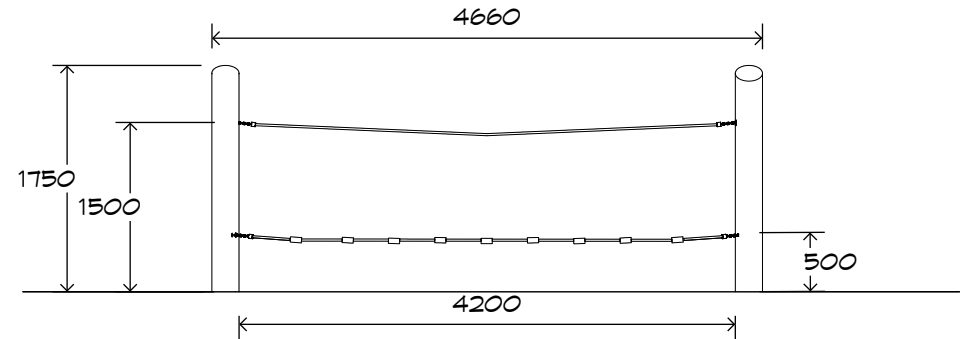

Product Sheet

4.2m Stepper Walk

CN-1034

playground
creations
creating play for everyday!

CRITICAL
FALL HEIGHT
0.5m

TOTAL
HEIGHT
1.75m

RECOMMENDED
SURFACING
28m²

RECOMMENDED
AGE
3+

Artist impression only

Product Sheet

4.2m Stepper Walk CN-1034

Product Warranty

Playground Creations warrants its products to be free from defect in materials or workmanship during normal use and installation and in accordance with our specifications.