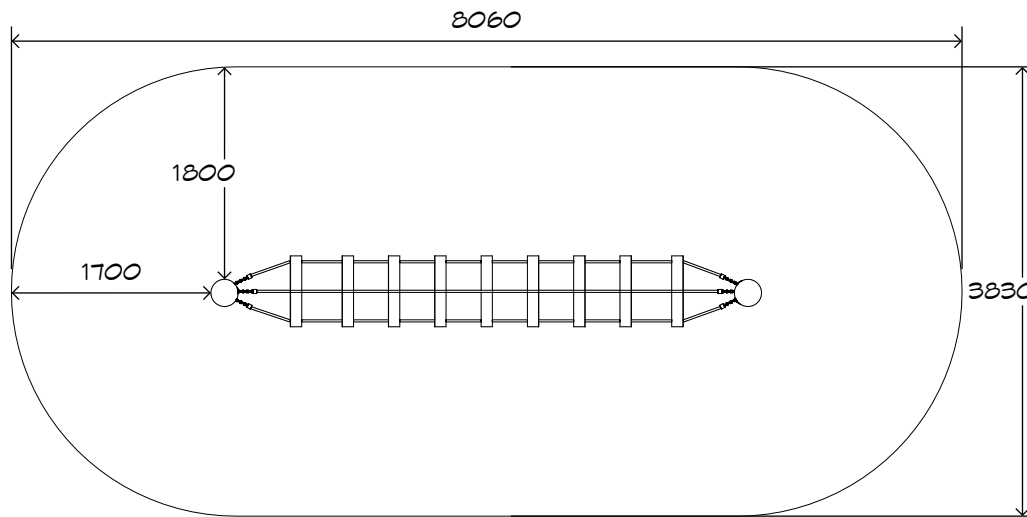

Product Sheet

4.2m Stepper Walk

CN-1034

playground
creations
creating play for everyday!

CRITICAL
FALL HEIGHT
0.5m

TOTAL
HEIGHT
1.75m

RECOMMENDED
SURFACING
28m²

RECOMMENDED
AGE
3+

Artist impression only

Product Sheet

4.2m Stepper Walk CN-1034

Product Warranty

Playground Creations warrants its products to be free from defect in materials or workmanship during normal use and installation and in accordance with our specifications.